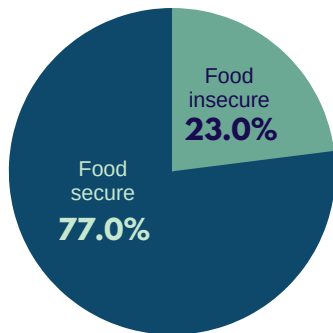

Child Hunger in LAWRENCE COUNTY

More than a fifth of children in Lawrence County face hunger each year.

Why it matters

Food insecure children are at increased risk of

- Depression/Anxiety
- Behavioral Problems
- Delayed cognitive development
- Obesity
- Performance in reading and math

Current solutions

- 51% of children are eligible for free/reduced price lunches in the 2018-19 school year.
- 8 out of 15 schools in Lawrence County have backpack programs to provide weekend meals.
- 4 summer meal sites served 3,988 meals to 541 kids in 2018.